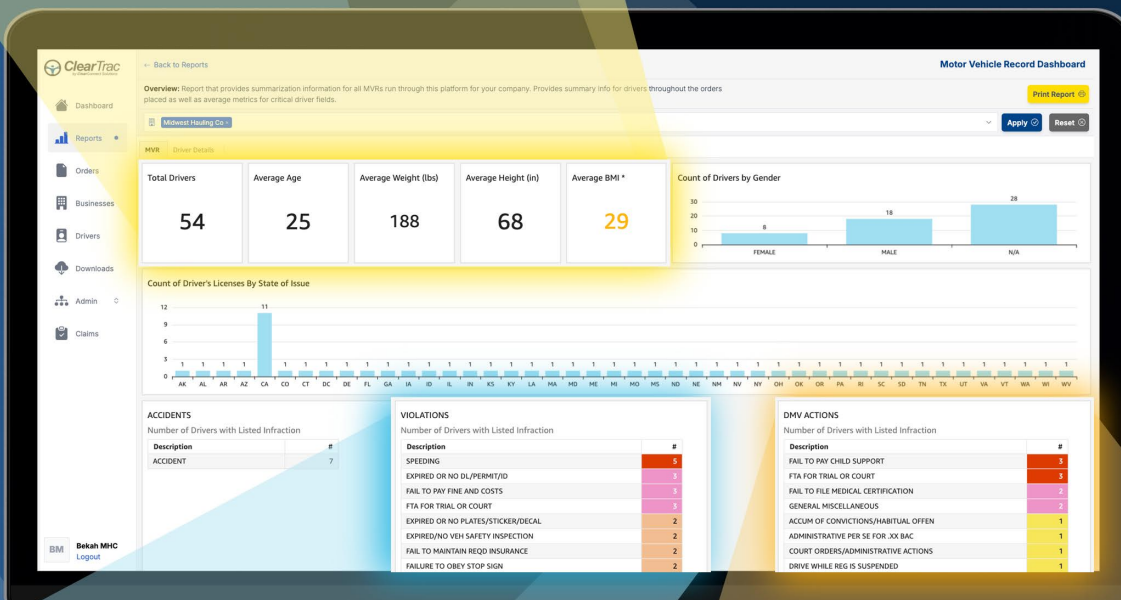

MVR Dashboard

Understand Driver Trends and Risk with a Quick-View

The Motor Vehicle Record (MVR) Dashboard gives fleets and insurers a customized dashboard of a motor carrier's driver demographics, risk-related incidents and other non-driving records.

Feature: Driver Composition
Insight: High level insight into the demographics of your fleet

**Example Dashboard View:
Driver Composition for
Entire Fleet**

Feature: Violations
Insight: Identify total number of driving violations by type from most to least

Feature: DMV Actions
Insight: Identify non-driving incidents and compliance issues

**Actionable Driver Insights in a
QUICK-VIEW - MVR Dashboard**

**CLICK HERE TO
SCHEDULE A DEMO**

clearconnectsolutions.com
(866) 579-0778 x804